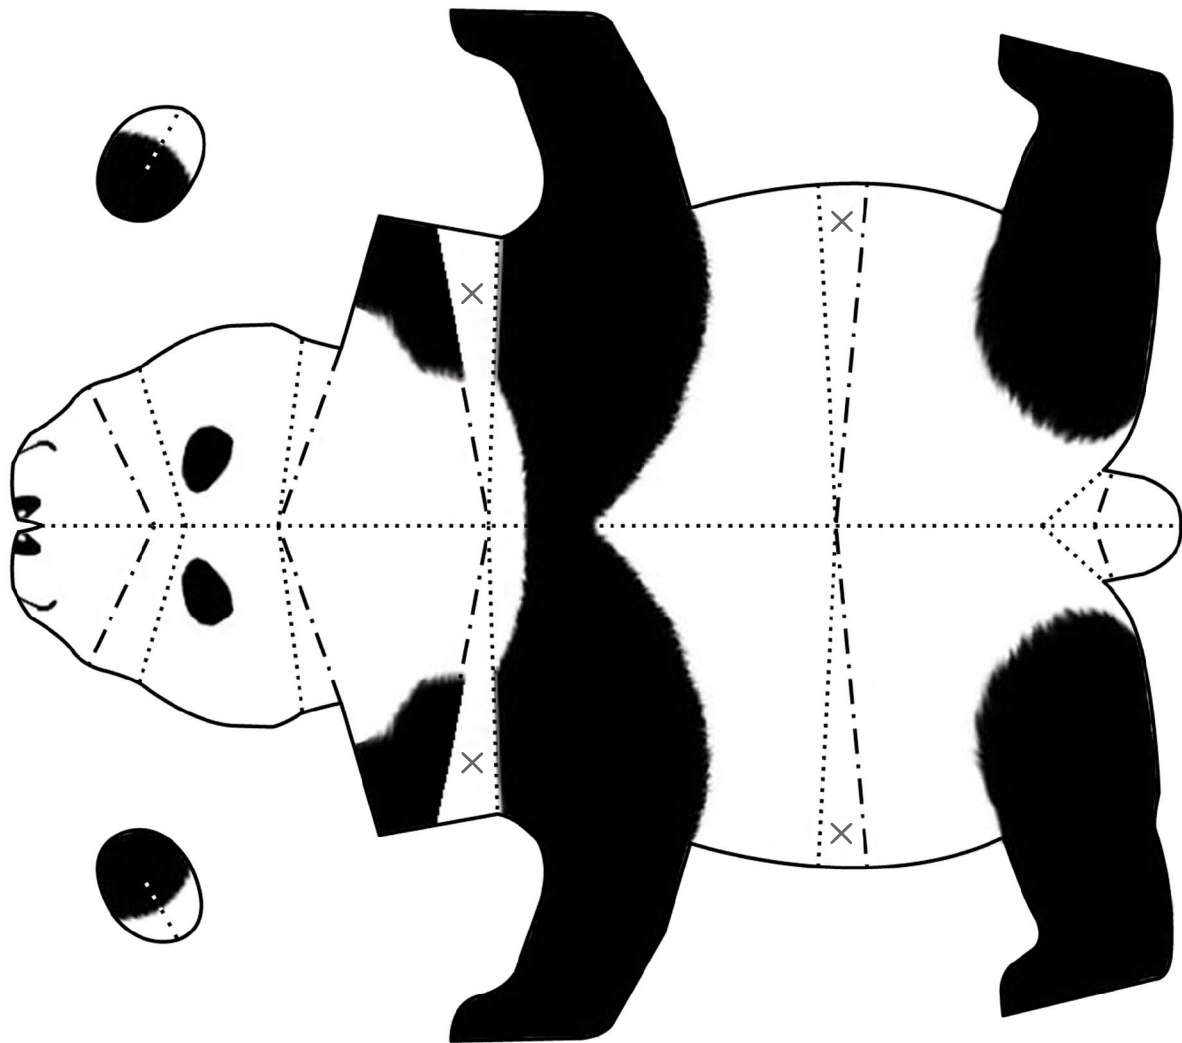

Giant Panda

Habitat: China (Sichuan Province, Yunnan Province), eastern Tibet

Remarks: Endangered species

Length approx. 120cm to 150cm (approx. 4 to 5 feet)

Enlarged view of head

«Assembly Instructions»

X mark

Paste down so that the fold does not open up.

Pinch.

Paste here.

Pinch the white parts of the ears to make the ears rounded and then paste.

- Scissors line
- - - Mountain fold
- - - Valley fold